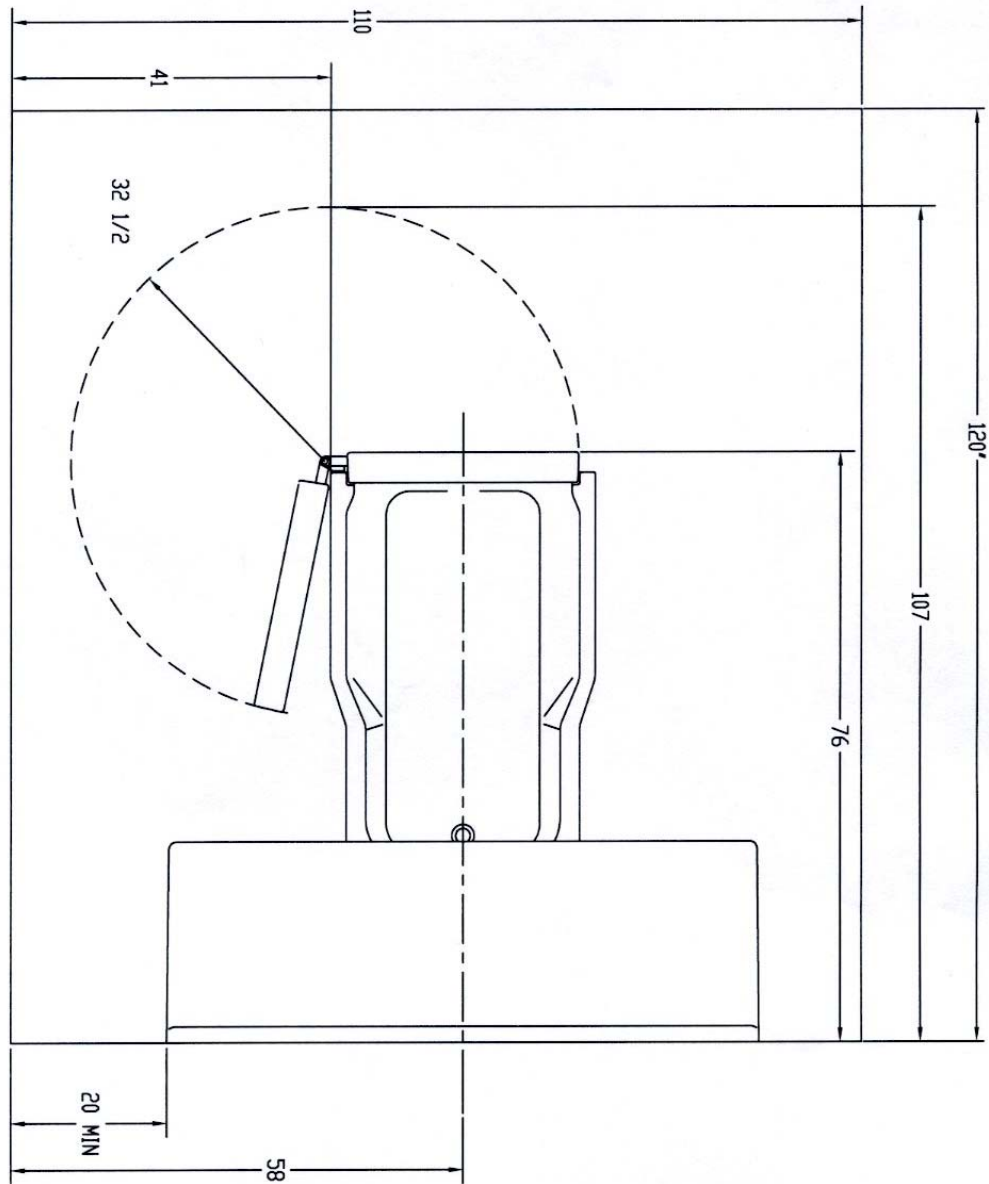

Aqua-Aire® Spas
CASCADE™ PREMIER SERIES
Room Layout for Premier End Opening

PENNER MFG
PREMIER END OPENING TUB