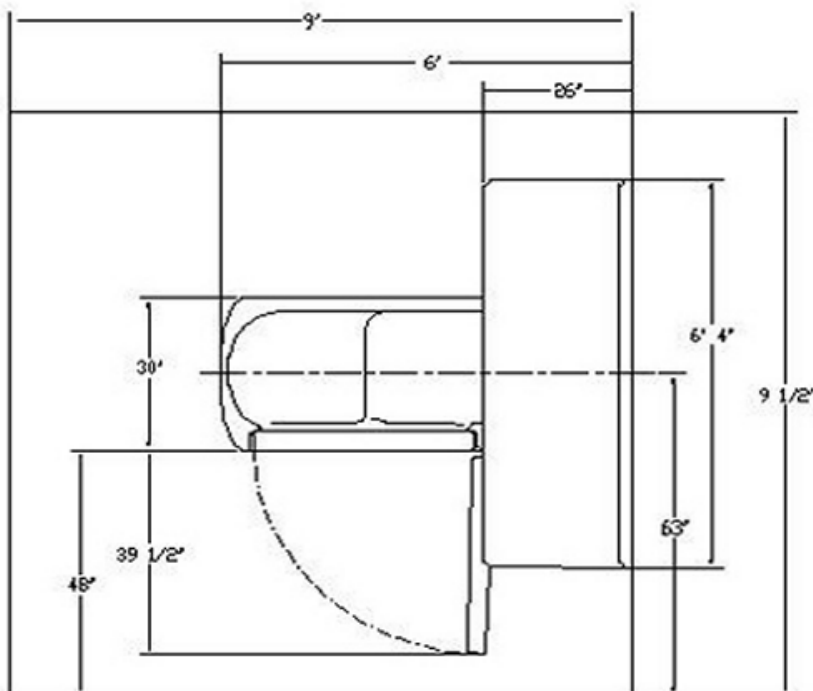

Aqua-Aire® Spas

CASCADE™ PREMIER SERIES

Specifications

- Tub & Cabinet Length 76" With Trim
- Tub & Cabinet Width 6' 4"
- Tub Only Height 35 1/2"
- Cabinet Height 68"
- Tub Only Width w/Door handle on 34 1/8" Includes Handle and Buttons
- Tub Width without Door Handle 30"
- Tub Width Door Open 69 1/2" Includes Buttons
- Total Weight Filled 1016 Lbs. 2 1/4" Down from overflow
- Tub Filled Volume 70 Gallons
- Reservoir Capacity 65 Gallons
- Tub Filling Time 35 PSI Dynamic 10 Min. 8 Sec. 2 1/4" Down from Overflow
- Tub Emptying Time 2 Min. 16 Sec. 2 1/4" Down from overflow
- Water Connection 3/4" Hoses (Included) 2 Ea. 3/4"
- Minimum Water Pressure (USA) 20 PSI
- Maximum Water Pressure (USA) 150 PSI
- Recommended Maximum Hot Water Tub Fill Temperature 110 Degree "F"
- Maximum Cold Water Temperature 67 Degree "F"
- Drain Connection 2" Male Nominal
- Minimum Drain Capacity 35 GPM
- Electrical Connection (USA) 120VAC 13.3 Amp. 60 HZ 1 PH
- Inside Length End to End 50 3/4"
- Inside Width Side to Side 22"