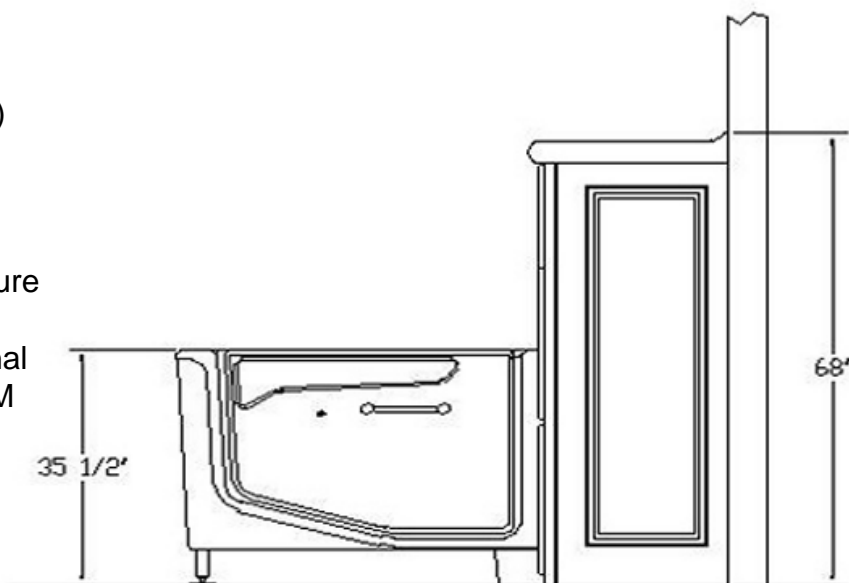

Aqua-Aire® Spas

CASCADE™ PREMIER SERIES

Specifications

- Tub & Cabinet Length 76" With Trim
- Tub & Cabinet Width 6' 4"
- Tub Only Height 35 1/2"
- Cabinet Height 68"
- Tub Only Width w/Door handle on 34 1/8" Includes Handle and Buttons
- Tub Width without Door Handle 30"
- Tub Width Door Open 69 1/2" Includes Buttons
- Total Weight Filled 1016 Lbs. 2 1/4" Down from overflow
- Tub Filled Volume 70 Gallons
- Reservoir Capacity 65 Gallons
- Tub Filling Time 35 PSI Dynamic 10 Min. 8 Sec. 2 1/4" Down from Overflow
- Tub Emptying Time 2 Min. 16 Sec. 2 1/4" Down from overflow
- Water Connection 3/4" Hoses (Included) 2 Ea. 3/4"
- Minimum Water Pressure (USA) 20 PSI
- Maximum Water Pressure (USA) 150 PSI
- Recommended Maximum Hot Water Tub Fill Temperature 110 Degree "F"
- Maximum Cold Water Temperature 67 Degree "F"
- Drain Connection 2" Male Nominal
- Minimum Drain Capacity 35 GPM
- Electrical Connection (USA) 120VAC 13.3 Amp. 60 HZ 1 PH
- Inside Length End to End 50 3/4"
- Inside Width Side to Side 22"